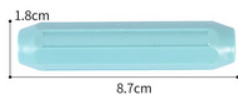

COLORFUL MAGNETIC BUILDING BARS

MODEL NUMBER : GT-CMBB

AGE
3+

KEY FEATURES

- **STEM Educational Tool** : Enhances creativity and spatial reasoning.
- **Durable Construction** : Shatter-resistant ABS plastic for long-term use.
- **Strong Magnetic Connectivity** : Neodymium magnets ensure secure builds.
- **Modular Design** : Compatible with other magnetic construction sets.

TECHNICAL SPECIFICATIONS

Material : ABS Plastic (Bar) + NdFeB Magnet
 Certification : CE, CPC, EN71 (EU), ASTM F963 (US)
 Colors : Red, Blue, Green, Yellow
 Shapes : Rods, Connectors
 Safety Standard : CE/CPC/AST F963-17

KEY COMPONENT

X18

X18

X18

X18

ORDERING INFORMATION :

| ITEM | MODEL NUMBER | CODE |
|---------------------------------|--------------|---------|
| COLORFUL MAGNETIC BUILDING BARS | GT-CMBB | 700-750 |

* Proposed design only, subject to changes without any notice.