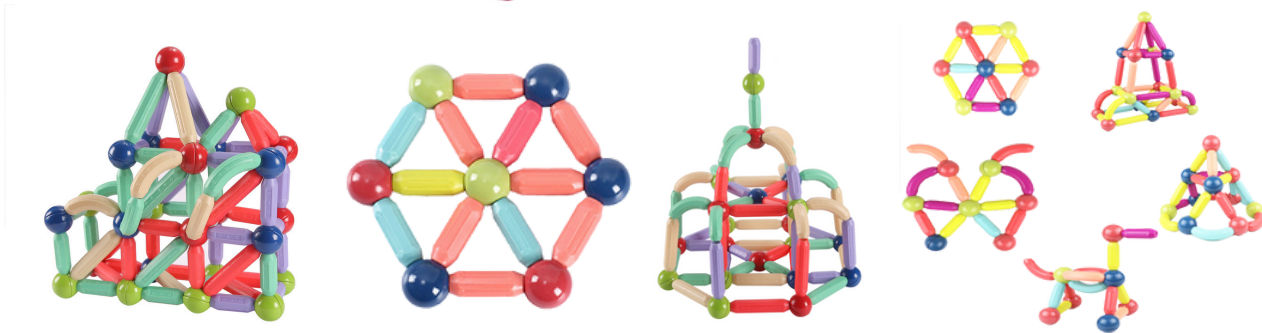

COLORFUL MAGNETIC BUILDING BARS

MODEL NUMBER : GT-CMBB

AGE
3+

KEY FEATURES

- **STEM Educational Tool** : Enhances creativity and spatial reasoning.
- **Durable Construction** : Shatter-resistant ABS plastic for long-term use.
- **Strong Magnetic Connectivity** : Neodymium magnets ensure secure builds.
- **Modular Design** : Compatible with other magnetic construction sets.

TECHNICAL SPECIFICATIONS

Material : ABS Plastic (Bar) + NdFeB Magnet
 Certification : CE, CPC, EN71 (EU), ASTM F963 (US)
 Colors : Red, Blue, Green, Yellow
 Shapes : Rods, Connectors
 Safety Standard : CE/CPC/AST F963-17

KEY COMPONENT

X18

X18

X18

X18

ORDERING INFORMATION :

| ITEM | MODEL NUMBER | CODE |
|---------------------------------|--------------|---------|
| COLORFUL MAGNETIC BUILDING BARS | GT-CMBB | 700-750 |

* Proposed design only, subject to changes without any notice.