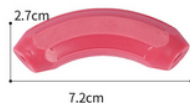

KEY COMPONENT

X18

X18

X18

X18

ORDERING INFORMATION :

| ITEM | MODEL NUMBER | CODE |
|---------------------------------|--------------|---------|
| COLORFUL MAGNETIC BUILDING BARS | GT-CMBB | 700-750 |

* Proposed design only, subject to changes without any notice.